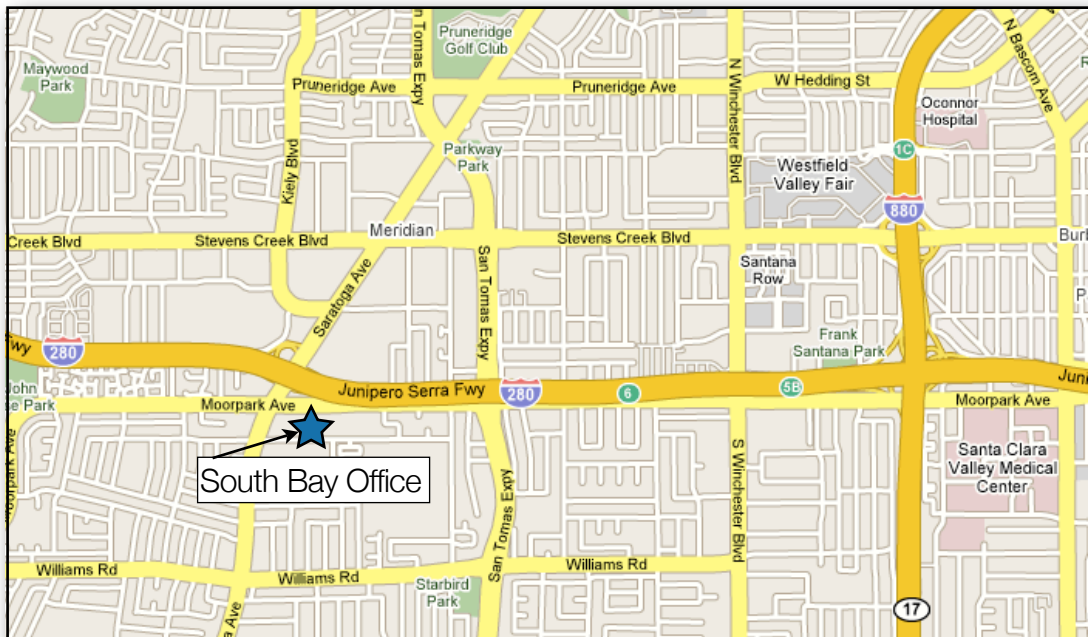

Environmental Volunteers South Bay Office

4020 Moorpark Ave. Suite 104 San Jose, CA 95117

Directions:

From northbound Hwy 280:

Take the Saratoga Ave SOUTH exit.

From southbound Hwy 280:

Turn right onto Saratoga Ave using the left-hand right turn lane.

For both directions:

Take an immediate left on to Moorpark Ave. Turn right into the fifth driveway (West Valley Executive Park). Turn left into the first parking lot aisle. Our office is in the second building at the far end.